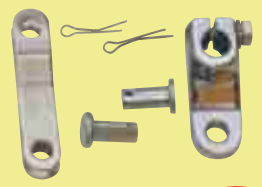

PAGE-21

Front Fork Under Cover

PAGE-21

Front Fork Rib, Fork Bush & MSL Pipe

PAGE-21

Front Fork Boots

PAGE-21

Gasket Sets

PAGE-21

Gear Shifter Assy. OE

PAGE-25

Gear Parts

PAGE-25

Gear Shifting Levers

PAGE-27

Gear Lever Gutka Kit